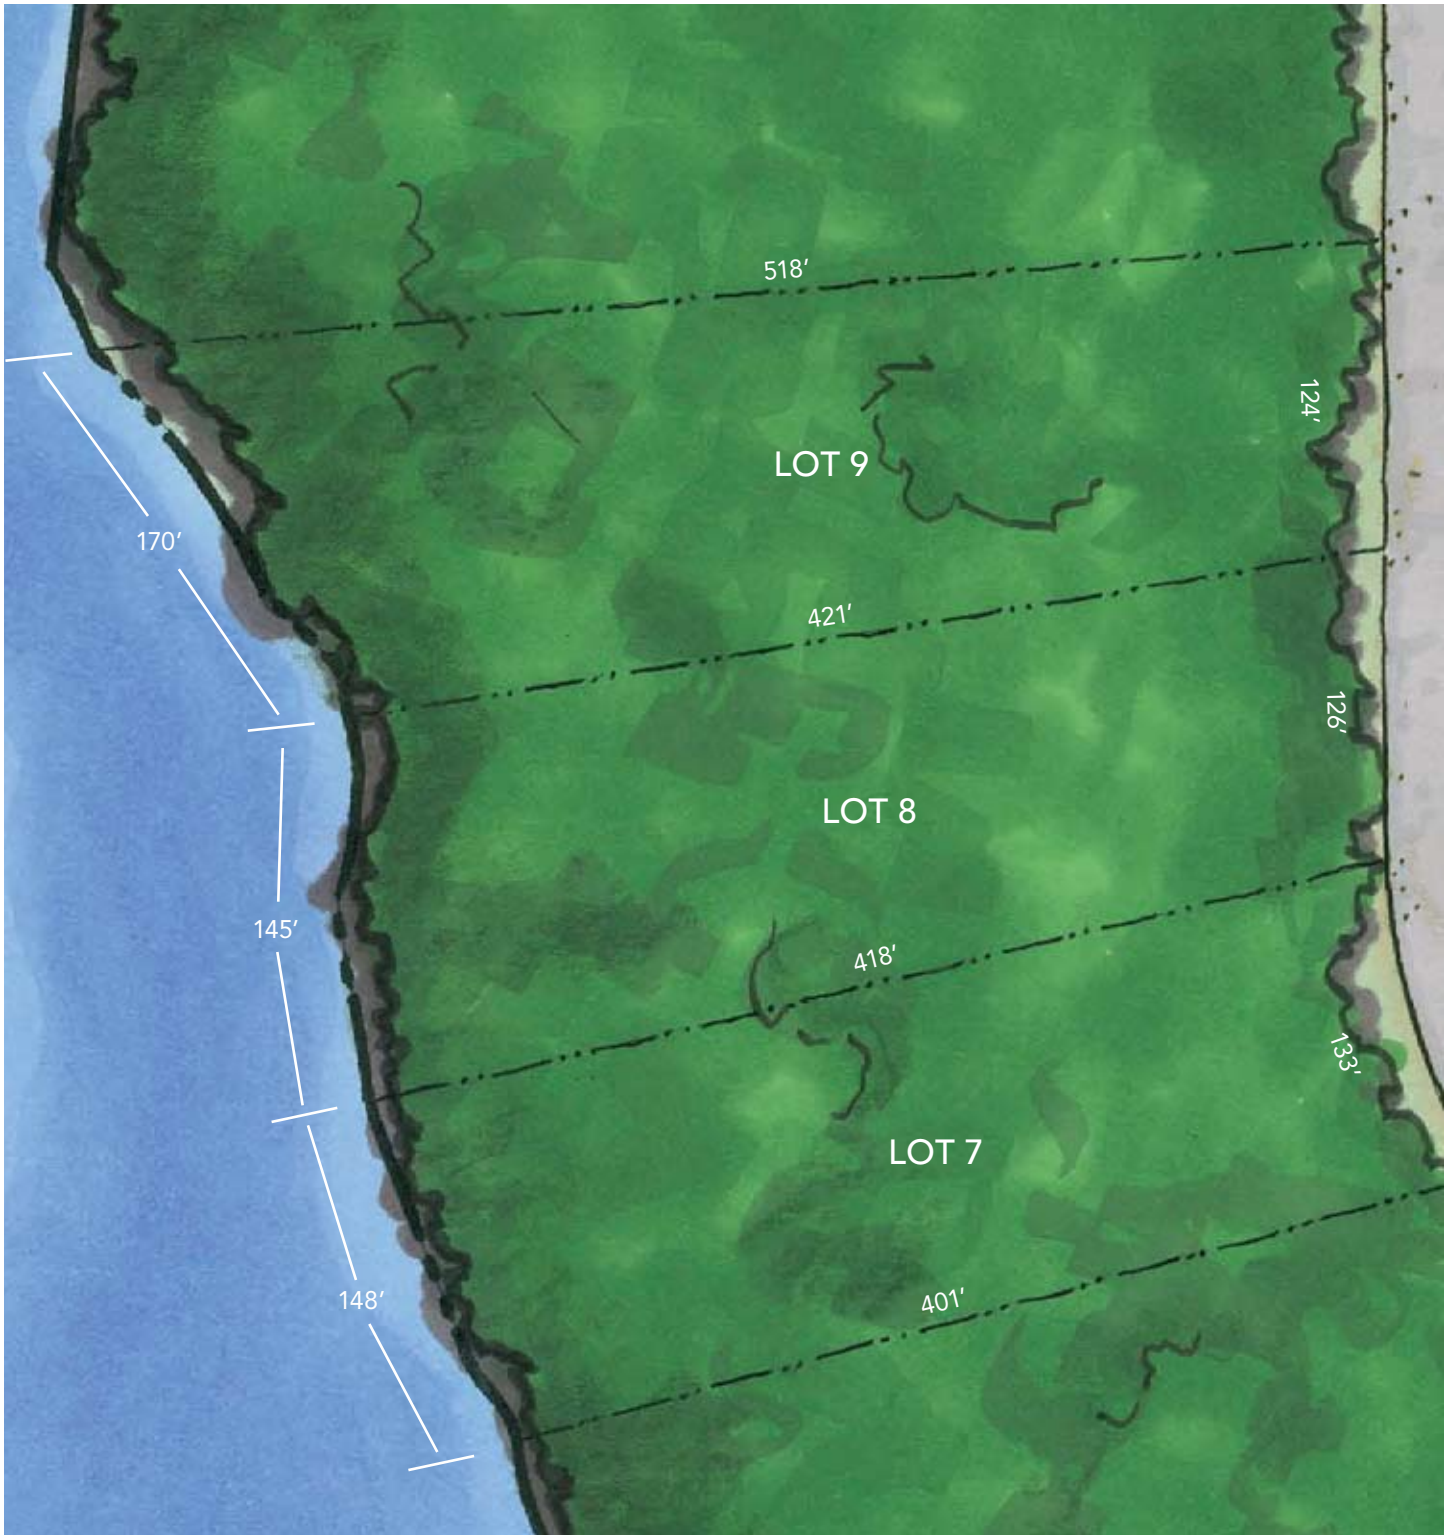

Sandpiper

PINNACLE

888.340.0622 x237 · sales@pinnaclecedarcreek.com

SANDPIPER LOTS

200 Pinnacle Club Drive · Mabank, Texas 75156

Lot dimensions are approximate and may change due to ongoing development.

Sandpiper

PINNACLE

888.340.0622 x237 · sales@pinnaclecedarcreek.com

SANDPIPER LOTS – 7,8,9

200 Pinnacle Club Drive · Mabank, Texas 75156

Lot dimensions are approximate and may change due to ongoing development.