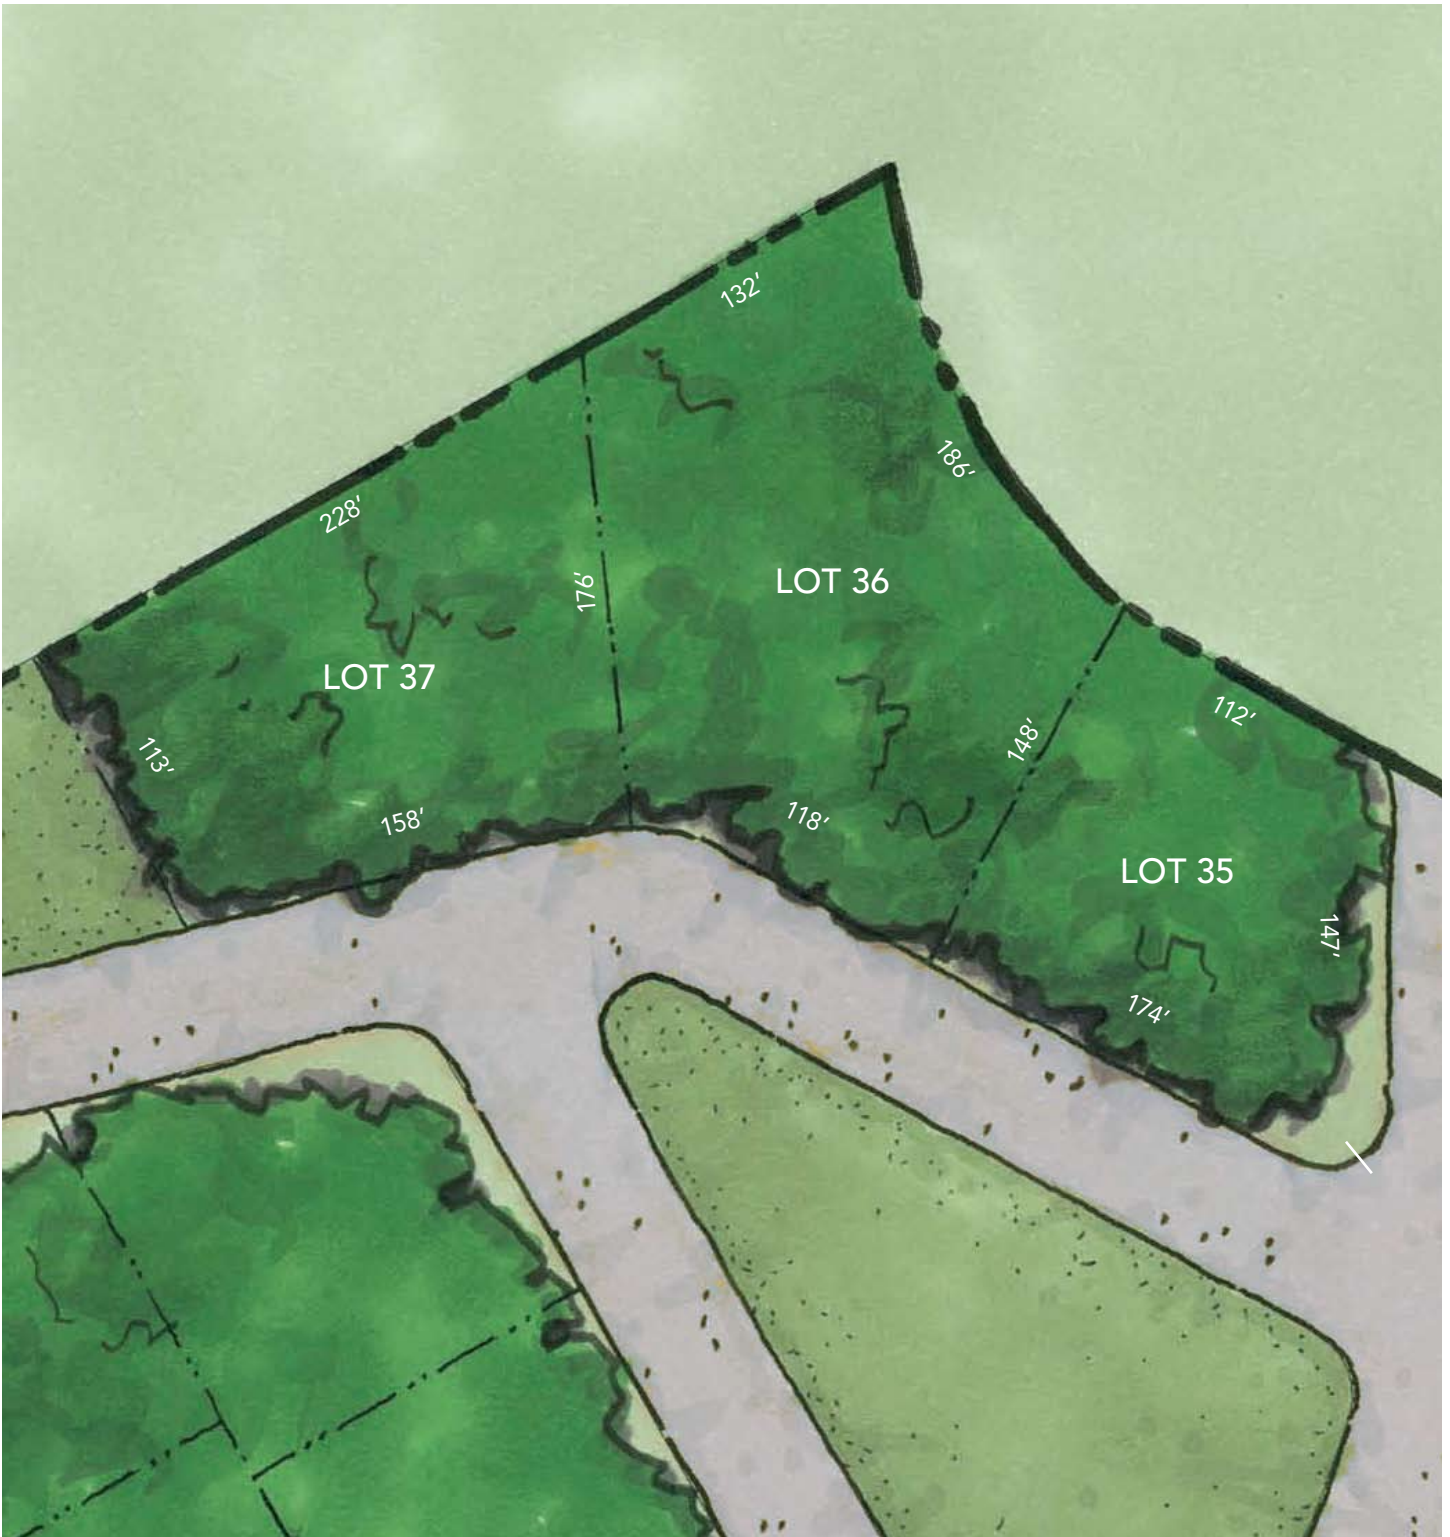

Sandpiper

PINNACLE

888.340.0622 x237 · sales@pinnaclecedarcreek.com

SANDPIPER LOTS

200 Pinnacle Club Drive · Mabank, Texas 75156

Lot dimensions are approximate and may change due to ongoing development.

Sandpiper

PINNACLE

888.340.0622 x237 · sales@pinnaclecedarcreek.com

SANDPIPER LOTS – 35,36,37

200 Pinnacle Club Drive · Mabank, Texas 75156

Lot dimensions are approximate and may change due to ongoing development.