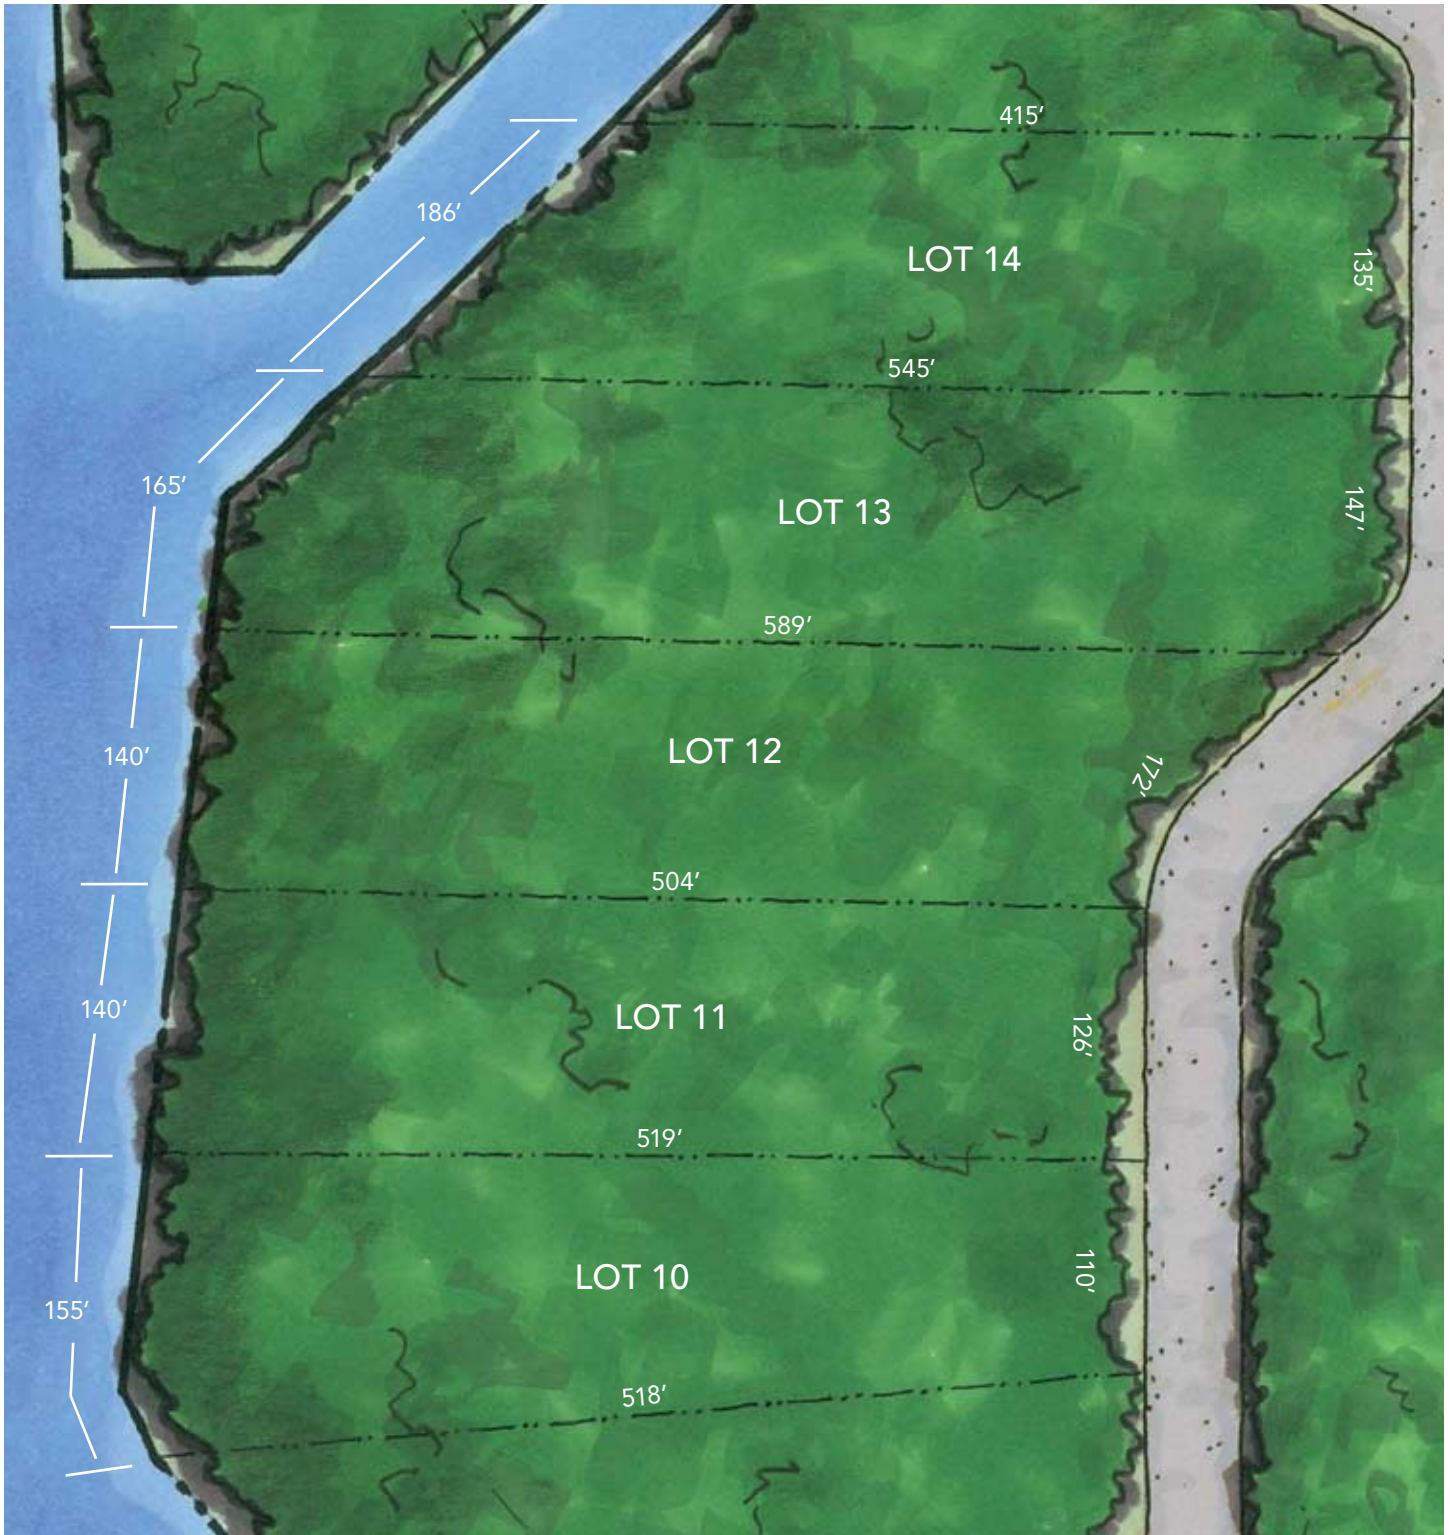

Sandpiper

PINNACLE

888.340.0622 x237 · sales@pinnaclecedarcreek.com

SANDPIPER LOTS

200 Pinnacle Club Drive · Mabank, Texas 75156

Lot dimensions are approximate and may change due to ongoing development.

Sandpiper

PINNACLE

888.340.0622 x237 · sales@pinnaclecedarcreek.com

SANDPIPER LOTS – 10,11,12,13,14

200 Pinnacle Club Drive · Mabank, Texas 75156

Lot dimensions are approximate and may change due to ongoing development.